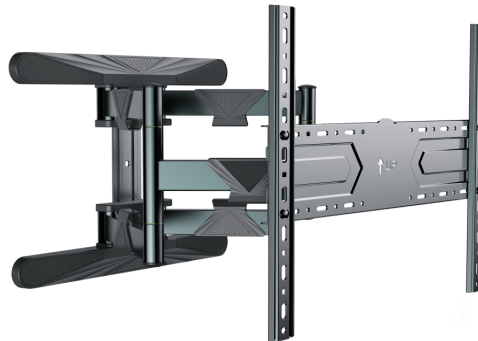

WM-80ST-01

Full-motion TV wall mount, 40"-80"

- Position your screen perfectly
- Lightweight and tilting design

Особенности

- Premium double arm full-motion TV wall mount
- Supports most 40" 80" LCD/LED TV's
- VESA compatible, max. 600 mm x 400 mm
- Wall distance 48 493 mm
- Allows up to 100 degrees rotation and 10 degrees tilting
- Practical cable guides on the arms
- Includes all necessary installation materials

Содержимое упаковки

Wall mount elements
Installation accessories kit
Installation manual

Спецификация

Material: Steel

Screen size: 40 80"

VESA: 100 x 100 600 x 400 mm

Tilt: -3/+7°

Level adjust: $\pm 3^\circ$

Swivel: $\pm 50^\circ$

Wall distance: 48 493 mm

Weight capacity: 50 kg / 110 lbs

Сертификаты