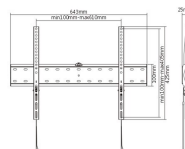

WM-70F-01

TV wall mount (fixed), 37"-70" (40 kg)

- Position your screen perfectly
- Lightweight and flat design

Features

- Heavy duty steel LCD screen wall mount
- Supports most 37" 70" LCD TV's
- VESA compatible, max. 600 mm x 400 mm
- Distance to the wall: 25 mm
- Practical integrated bubble level for perfect alignment
- Includes all necessary installation materials

Packaging

Q'ty in crtn, pcs
Crtn volume, CUM
Crtn weight, kgs
Individual package size LxWxH:
Carton size LxWxH:
Country of origin
Barcode
Customs code

10
0.03283
16.58
668x112x30 mm
670x245x200 mm
CN
8716309126021
8302500000

Package contents

Wall mount elements
Installation accessories kit
Installation manual

Specifications

Material: steel
Surface finish: powder coating
Color: fine texture black
Fit screen size: 37" 70"
Vesa compatible: 200x200, 400x200, 300x300, 400x400, 600x400 mm
Weight capacity: 40 kg
Profile: 25 mm
Tilt range: no
Swivel range: no
Screen level: no
Installation: solid wall, double stud