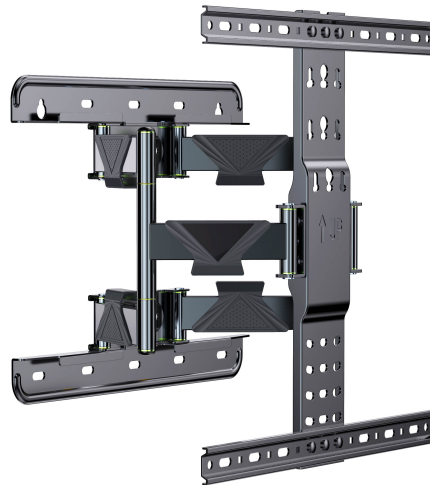

## Full-motion TV wall mount, 32"-65"

- Position your screen perfectly
- Lightweight and maneuverable design
- Just 23 mm wall distance, your TV will look like a painting on the wall

### Особенности

- Double arm full-motion TV wall mount
- Supports most 32" 65" LCD/LED TV's
- VESA compatible, max. 400 mm x 400 mm
- Wall distance 23 284 mm
- Allows up to 50 degrees swivel and 10 degrees tilting
- Practical cable guides on the arms
- Includes all necessary installation materials

### Спецификация

Material: Steel

Screen size: 32 65"

VESA: 200 x 200 400 x 400 mm

Tilt:  $\pm 5^\circ$

Level adjust:  $\pm 2^\circ$

Swivel:  $\pm 25^\circ$

Wall distance: 23 284 mm