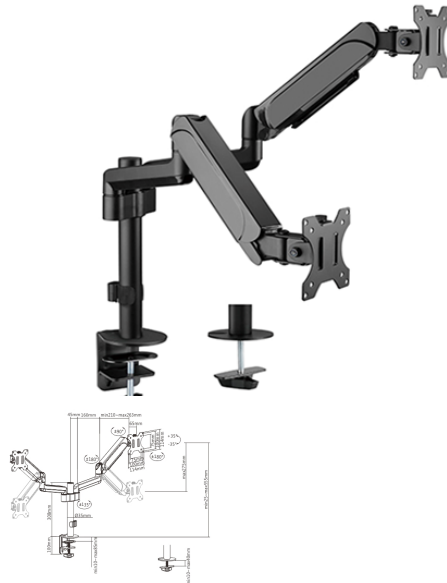

# Adjustable desk 2-display mounting arm, 17"-32", up to 9 kg

- Position your screen perfectly
- Lightweight and tilting design

## Features

- Monitor desk mount with double monitor arms
- Arms rotate, extend and retract, tilt to change reading angles, and allow to rotate displays from landscape-to-portrait mode, etc
- Enables easy ergonomic positioning for reduced strain
- Works with almost any LCD monitor (max. 32")
- Durable adjustable gas-springs suitable for monitors of 1 9 kg
  
- Strong desk clamp or grommet for easy and secure fixation on your desk
- Built-in cable management for an organized and neat workspace

## Specifications

Material: steel, plastic, aluminum  
Surface finish: powder coating  
Color: fine texture black  
Fit screen size: 17" 32"  
Weight capacity (per screen): 1 ~ 9 kg  
Vesa compatible: 100x100, 75x75 mm  
Tilt range: +35° ~ -35°  
Swivel range: +90° ~ -90°  
Screen rotation: +180°~-180°  
Installation: grommet, clamp  
Suggested desktop thickness: clamp:10 ~ 85 mm, grommet:10 ~ 40 mm