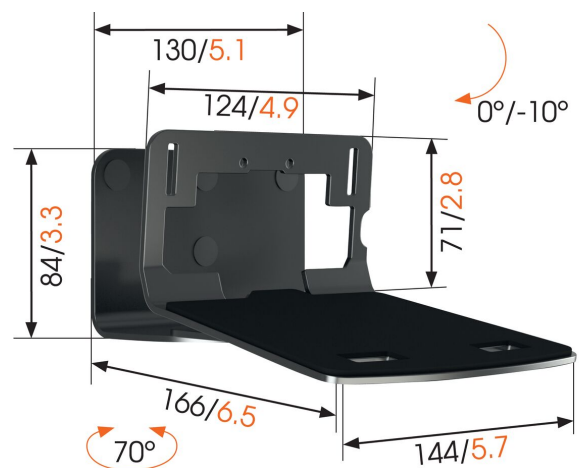

SOUND 3205 Speaker Wall Mount (black)

Key Benefits

- Dedicated mounting materials included for SONOS PLAY:5 (Gen 2)/Five and Denon HEOS 5/7
- Easy to install

Get more out of your speaker

Integrate your speaker seamlessly into your interior design by mounting it anywhere on your wall with the Vogel's SOUND 3205 wall mount. The Mount can be placed high or low, out of sight or in plain view - the wide turn (70°) and tilt (10° down) capacity make sure that you can always angle your speaker to sound best. This low-profile speaker mount provides secure support for your speaker and comes in black or white to match the colour of your speaker.

mm/inch

SOUND 3205 Speaker Wall Mount (black)

Specifications

Article number (SKU)	8153250
Colour	Black
EAN single box	8712285337307
TÜV certified	Yes
Tilt	Tilt up to 10°
Turn	Up to 70°
Guarantee	5 years
Max. weight load (kg)	6.5
Speaker brand	Sonos HEOS Universal
Speaker models	Denon HEOS 5 Denon HEOS 7 Sonos PLAY:5 (Gen 2) Sonos Five Universal