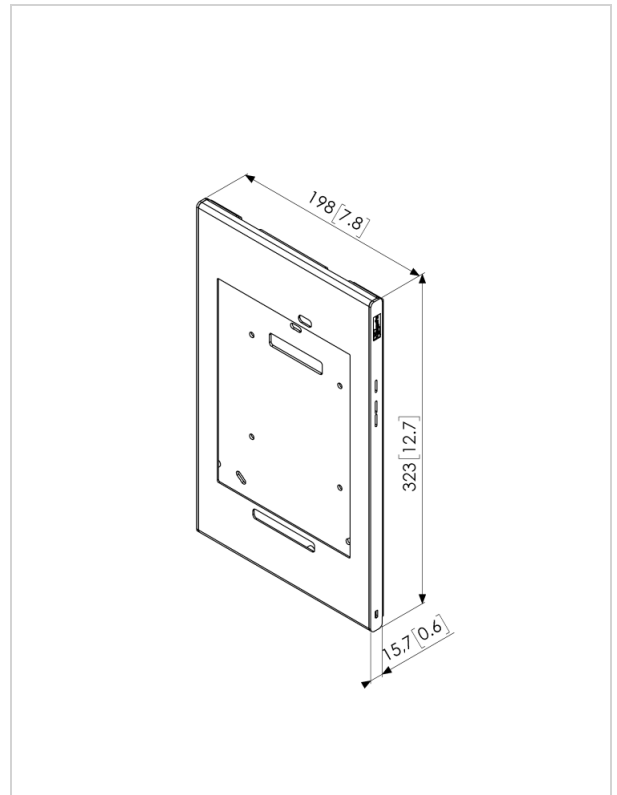

PTS 1222 TabLock for Samsung Galaxy Tab A 9.7

Article number (SKU) 7495314
Colour Silver

More and more tablet PC's like the Samsung Galaxy Tab A 9.7 are used for public applications in retail shops, museums, showrooms and exhibitions. Vogel's Professional has developed a secure enclosure for the Samsung Galaxy Tab A 9.7 called TabLock. TabLock prevents theft and unauthorized operation of the tablet.

Made out of high quality aluminum and steel we designed a stylish and slim enclosure which protects the Galaxy Tab A 9.7 in public environments. The Secure TabLock enclosure can be mounted directly to the wall, or via de VESA 100x100 mm mounting holes to any Vogel's VESA compatible mounts. Quick and easy opening of the secure TabLock enclosure is possible thanks to the new unique locking mechanism using a key and lock.

Third party software can be used to switch on/off the home and menu buttons.

Vogel's Professional regularly develops new Tablocks, please check our website for the latest information.