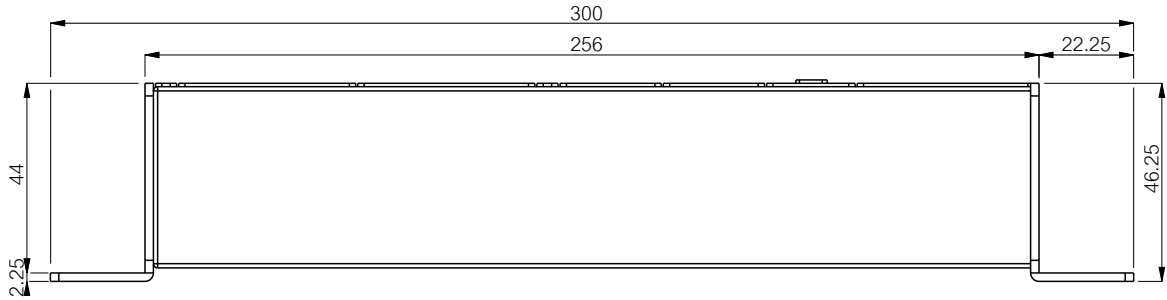

935-T2DC

Axessline Outlets Conference - 2 Power, 2 Data, 2 USB, 1 VGA, 1 HDMI, Alu/Black

Front View

Side View