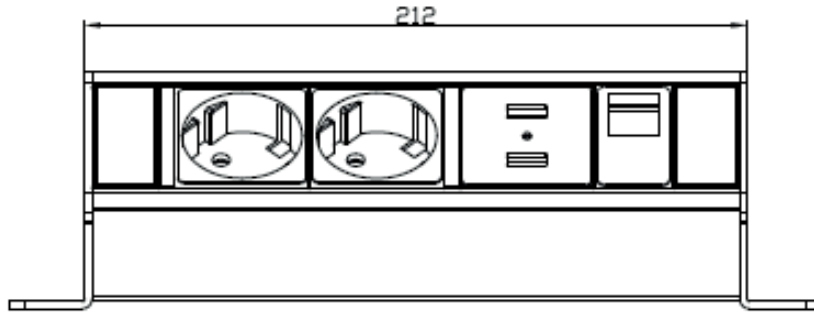

935-I2CD

Axessline I-Desk - 2 Power USB Charger, 1 Data, Alu/Black

Front View

Top View

Side View