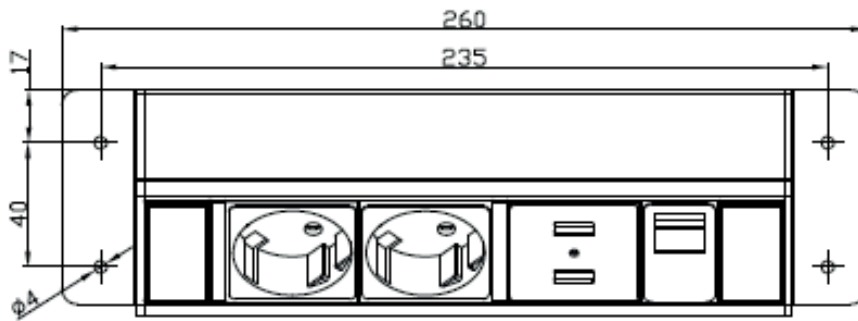

935-I2CD

Axessline I-Desk - 2 Power USB Charger, 1 Data, Alu/Black

Front View

Top View

Side View