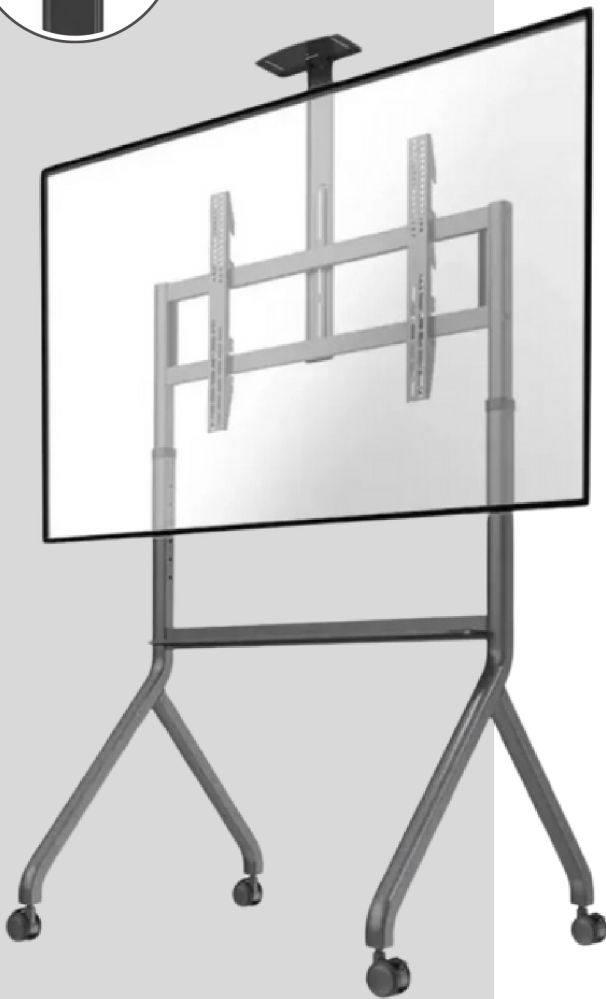

A new era of mobile AV Solutions

High-quality AV cart designed for video conferencing, showcasing a modern aesthetic.

NB-P200

Mobile TV Cart 60" - 100"

Features

Convenient camera shelf, can be placed above or below the screen

Quick release wheel locks

Modern tray design

6 Adjustable heights

75mm Casters

90.9kg weight capacity

Screen size 60" - 100"

VESA mounting: 400x200 - 900x600mm

75mm Casters

NB-P200

Technical Parameters

Screen Size	60-100"
Capacity	90.9 kg
VESA	400x200 - 900x600mm
Upright	250mm
Lifting Method	Fixed Height
Mid Screen Height	1450-1700mm

Silent 75mm casters

The 75mm casters are not only sizable but also equipped with shock-absorbing and wear-resistant features that ensure quiet operation. The foot-operated brakes offer convenient and swift locking upon stepping on them.