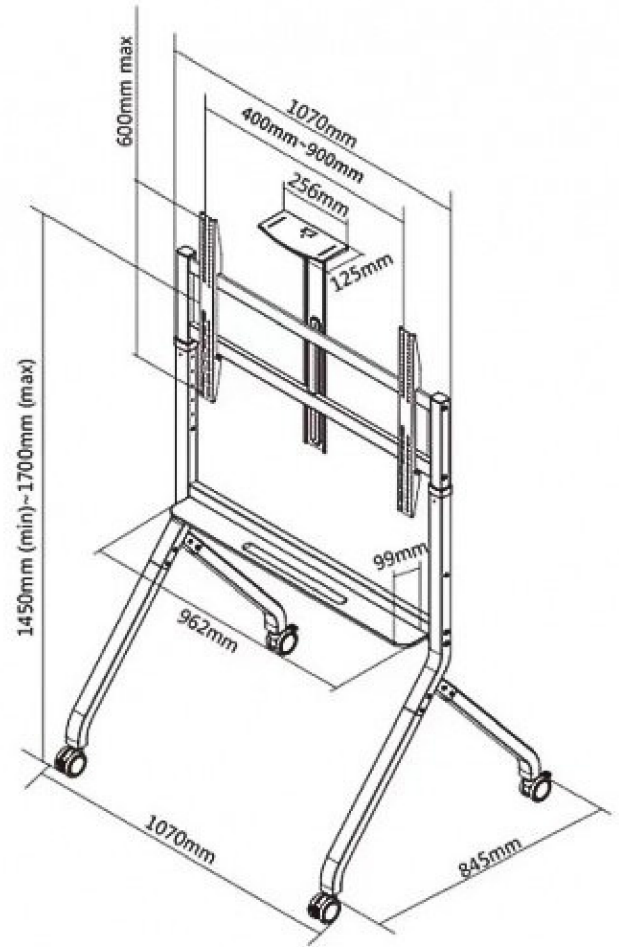

A new era of mobile AV Solutions

High-quality AV cart designed for video conferencing, showcasing a modern aesthetic.

NB-P200

Mobile TV Cart 60" - 100"

Features

Convenient camera shelf, can be placed above or below the screen

Quick release wheel locks

Modern tray design

6 Adjustable heights

75mm Casters

90.9kg weight capacity

Screen size 60" - 100"

VESA mounting: 400x200 - 900x600mm

75mm Casters

NB-P200

Technical Parameters

Screen Size	60-100"
Capacity	90.9 kg
VESA	400x200 - 900x600mm
Upright	250mm
Lifting Method	Fixed Height
Mid Screen Height	1450-1700mm

Silent 75mm casters

The 75mm casters are not only sizable but also equipped with shock-absorbing and wear-resistant features that ensure quiet operation. The foot-operated brakes offer convenient and swift locking upon stepping on them.

Shipping Information

Carton Size	105x35x15 cm
Carton Weight	22.8kg
Material	SPCC Steel