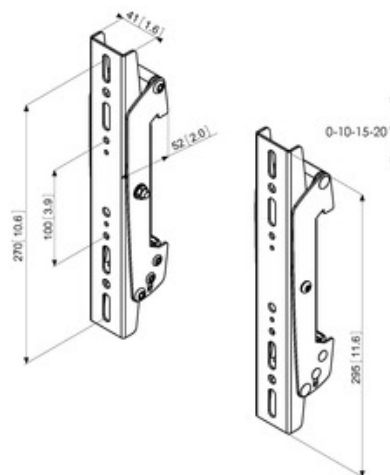

PFS 3302 Interface display strips, 295 mm

The PFS 3302 interface display strips is part of the modular Connect-it system with which you can create your own ceiling or floor solution for medium to large sized displays.

Max. weight of TV (kg)	80
Guarantee	5 years
Hole pattern (mm)	min 75x270 / max 75x270

PFS 3302 Interface display strips, 295 mm

The PFS 3302 is suitable for medium to large sized displays up to 80 kg with a max. vertical fitment of 270 mm.

For creating a ceiling solution combine the PFS 3302 with a Connect-it ceiling plate, pole (PUC 25xx Series) and interface bar (PFB 34xx Series).

For creating a floor solution combine the PFS 3302 with a Connect-it floor plate/ trolley, pole (PUC 27xx Series) and interface bar (PFB 34xx Series).

The PFS 3302 can also be combined with the motorized products (PFFE 7110, PFTE 7112, PFWE 7150).

Features

Logistic information

EAN Code Product	8712285323041
Net weight (kg)	1.5
Single Box Width (mm)	340
Single Box Length (mm)	133
Single Box Height (mm)	81