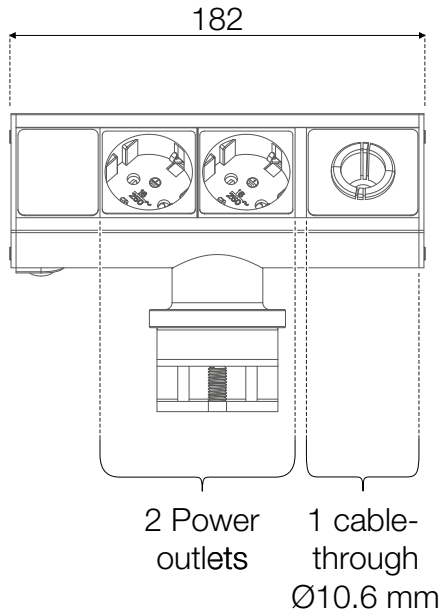

935-D2M0

Axessline Desk - 2 Power, 1 Cable-through

Front view