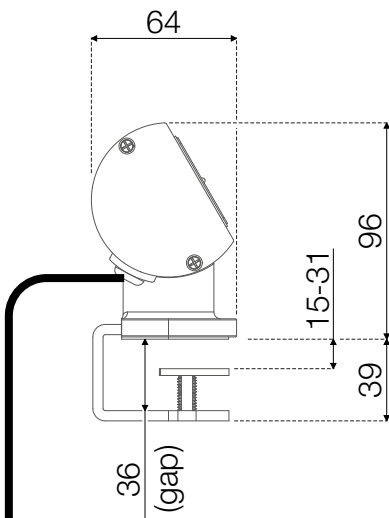

## Axessline Desk - 2 Power, 1 Cable-through

### Left side

### Range for table thickness

- 15-31 mm

### Product cables & lengths:

Schuko plug (Type F) (~1500 mm)