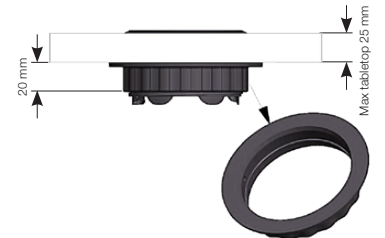

## Fixed level unit

Black 935-PD10

White 935-PD10W

Dimensions

Can be supplemented with decor frame.

## Simple and functional

A convenient satellite fitted with an electrical outlet and four cable ports. Its detachable top allow for an easy insertion of additional cables. Quick and simple installation flush with the desk surface.

### SPECIFIKATIONS

- 1 x Power, 4 x Cable feedthrough
- Electrical Connection:  
Schuko / grounded 1.5m
- Drilling diameter 79 mm
- Total height 51 mm
- Part no.  
Black 935-PD10  
White 935-PD10W  
Accessories:  
Decor frame, 115x115 mm;  
Available in Silver / White / Black