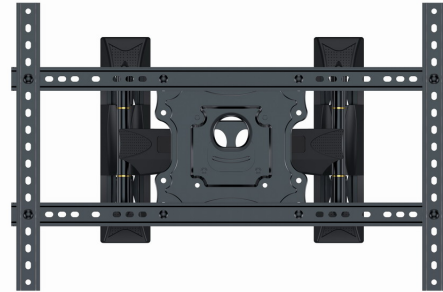

## Full-motion TV wall mount, 32" - 75"

- Position your screen perfectly
- Lightweight and maneuverable design

### Особенности

- Premium double arm full-motion TV wall mount
- Supports most 32" 75" LCD/LED TV's
- VESA compatible, max. 600 mm x 400 mm
- Wall distance 55 490 mm
- Allows up to 100 degrees rotation and 13 degrees tilting
- Practical cable guides on the arms
- Suitable for corner installation
- Includes all necessary installation materials

### Спецификация

Material: Steel

Screen size: 32 75"

VESA: 100 x 100 600 x 400 mm

Tilt: -5/+8°

Level adjust: ±4°

Swivel: ±50°

Wall distance: 55 490 mm